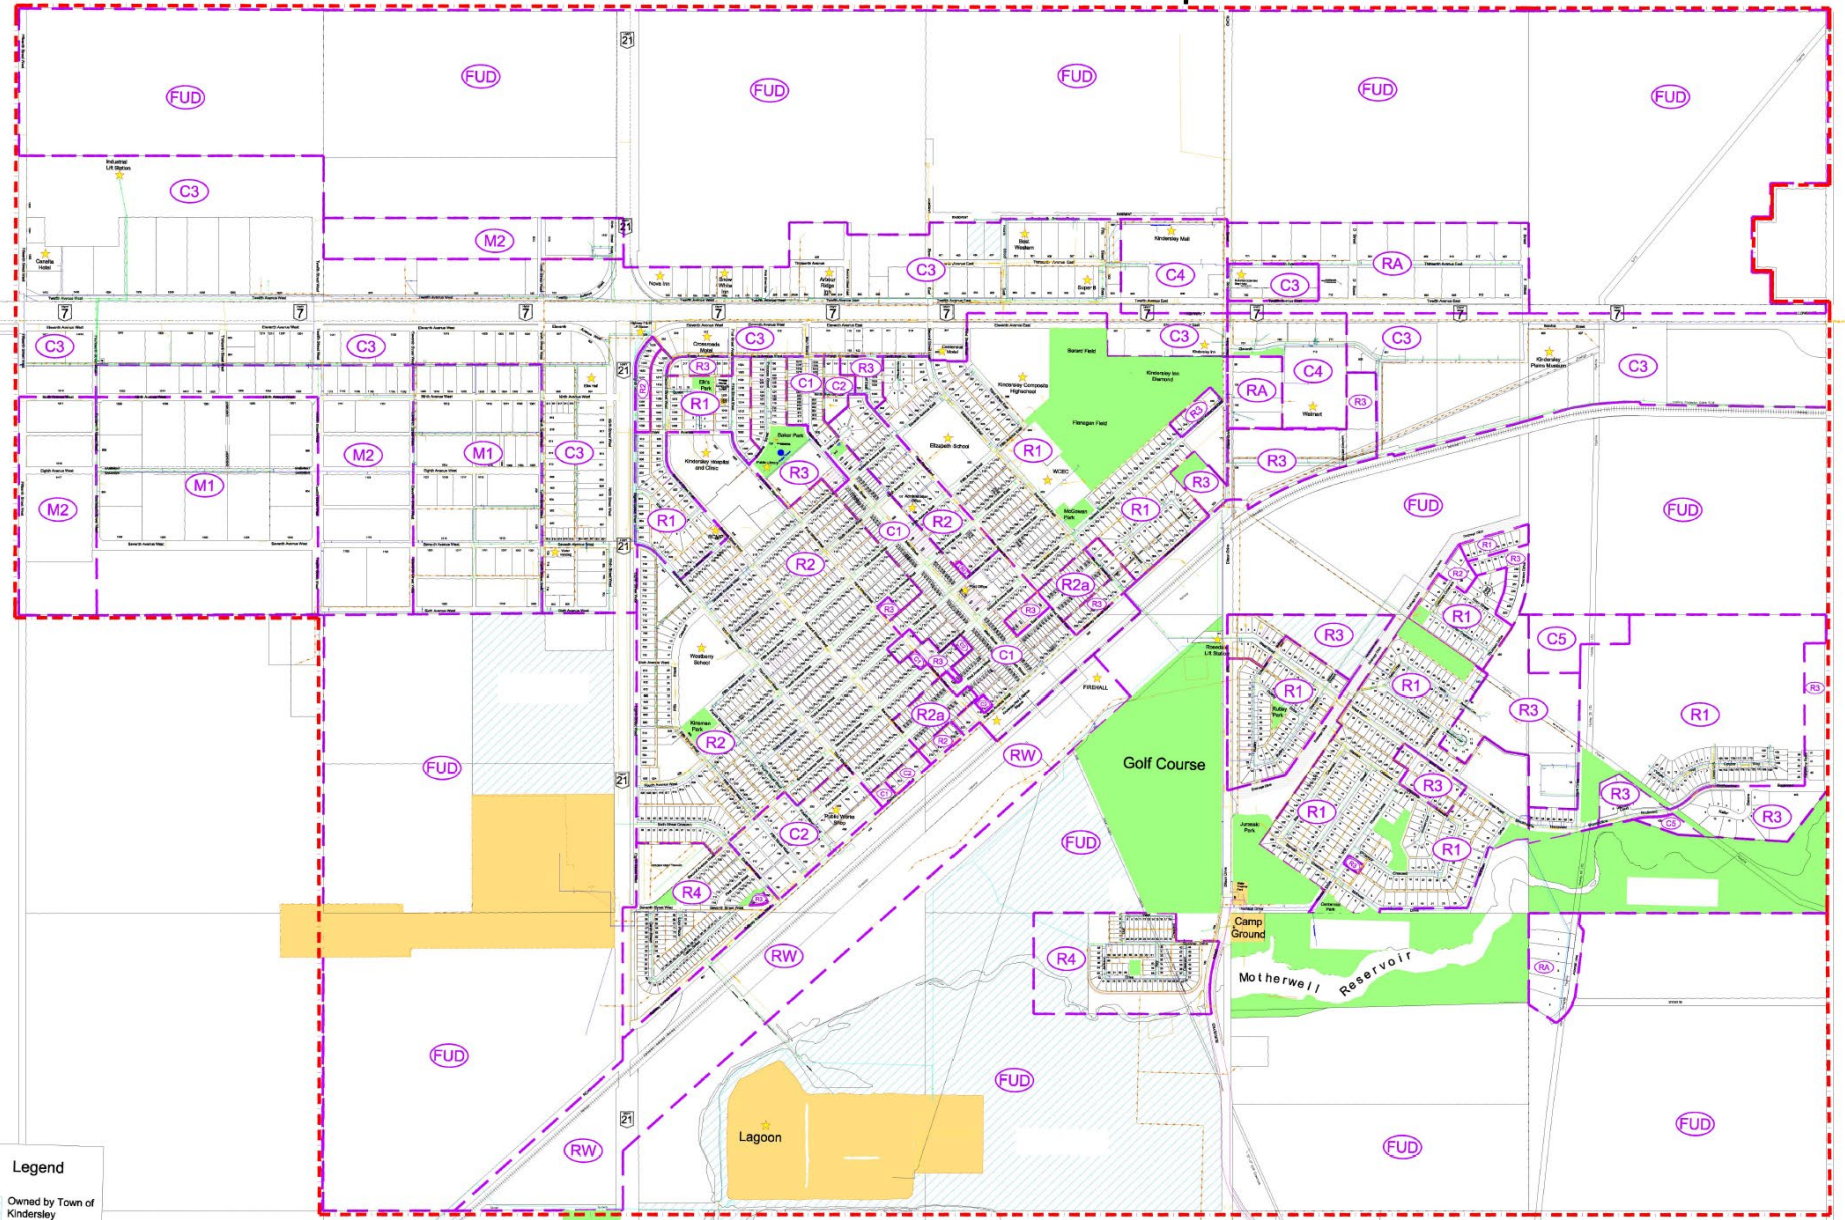

# Town of Kindersley Land Use Map

**Legend**

- Owned by Town of Kindersley
- Town Limits
- Water Main
- Sanitary Sewer
- Storm Sewer
- Gas Line
- Culvert